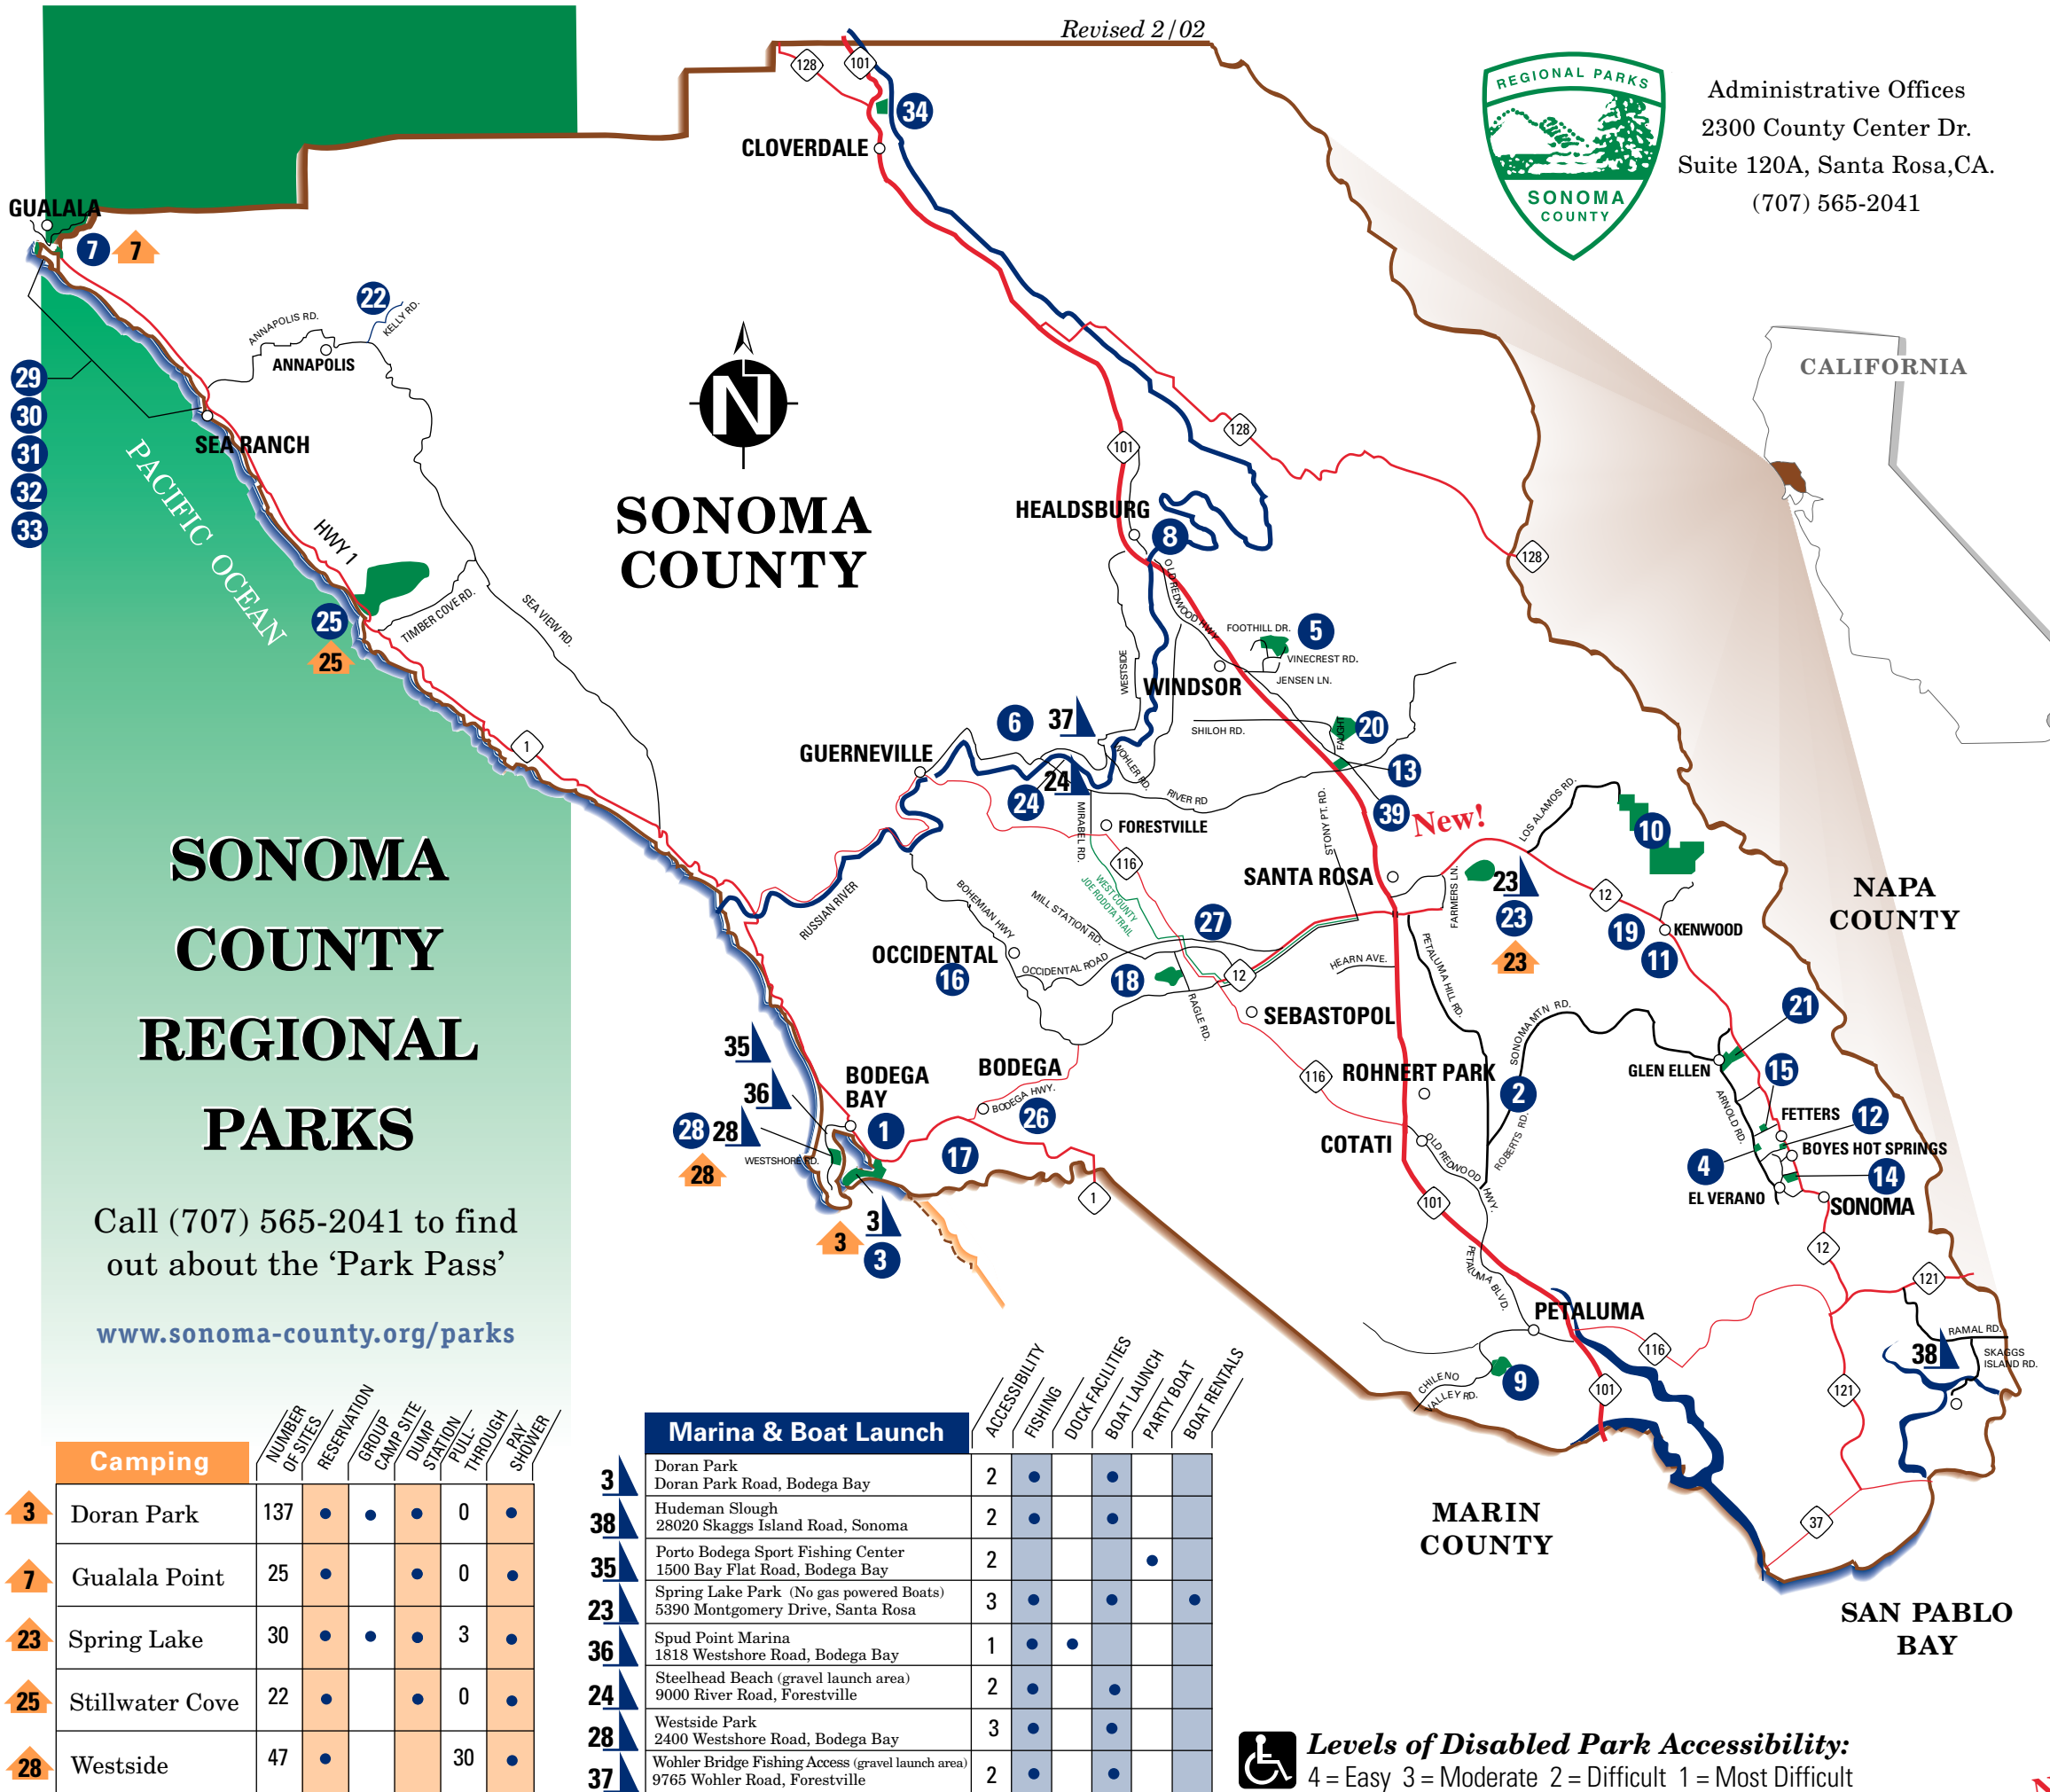

Administrative Offices
2300 County Center Dr.
Suite 120A, Santa Rosa, CA.
(707) 565-2041

SONOMA COUNTY REGIONAL PARKS

Call (707) 565-2041 to find out about the 'Park Pass'

www.sonoma-county.org/parks

Camping	NUMBER OF SITES	RESERVATION	GROUP CAMP	CAMP SITE	DUMP STATION	PULL-THROUGH	PAY SHOWER
3	Doran Park	137	•	•	•	0	•
7	Gualala Point	25	•		•	0	•
23	Spring Lake	30	•	•	•	3	•
25	Stillwater Cove	22	•		•	0	•
28	Westside	47	•			30	•

Marina & Boat Launch	ACCESSIBILITY	FISHING	DOCK FACILITIES	BOAT LAUNCH	PARTY BOAT	BOAT RENTALS
3	Doran Park Doran Park Road, Bodega Bay	2	•	•		
38	Hudeman Slough 28020 Skaggs Island Road, Sonoma	2	•	•		
35	Porto Bodega Sport Fishing Center 1500 Bay Flat Road, Bodega Bay	2			•	
23	Spring Lake Park (No gas powered Boats) 5390 Montgomery Drive, Santa Rosa	3	•	•		•
36	Spud Point Marina 1818 Westshore Road, Bodega Bay	1	•	•		
24	Steelhead Beach (gravel launch area) 9000 River Road, Forestville	2	•	•		
28	Westside Park 2400 Westshore Road, Bodega Bay	3	•	•		
37	Wohler Bridge Fishing Access (gravel launch area) 9765 Wohler Road, Forestville	2	•	•		